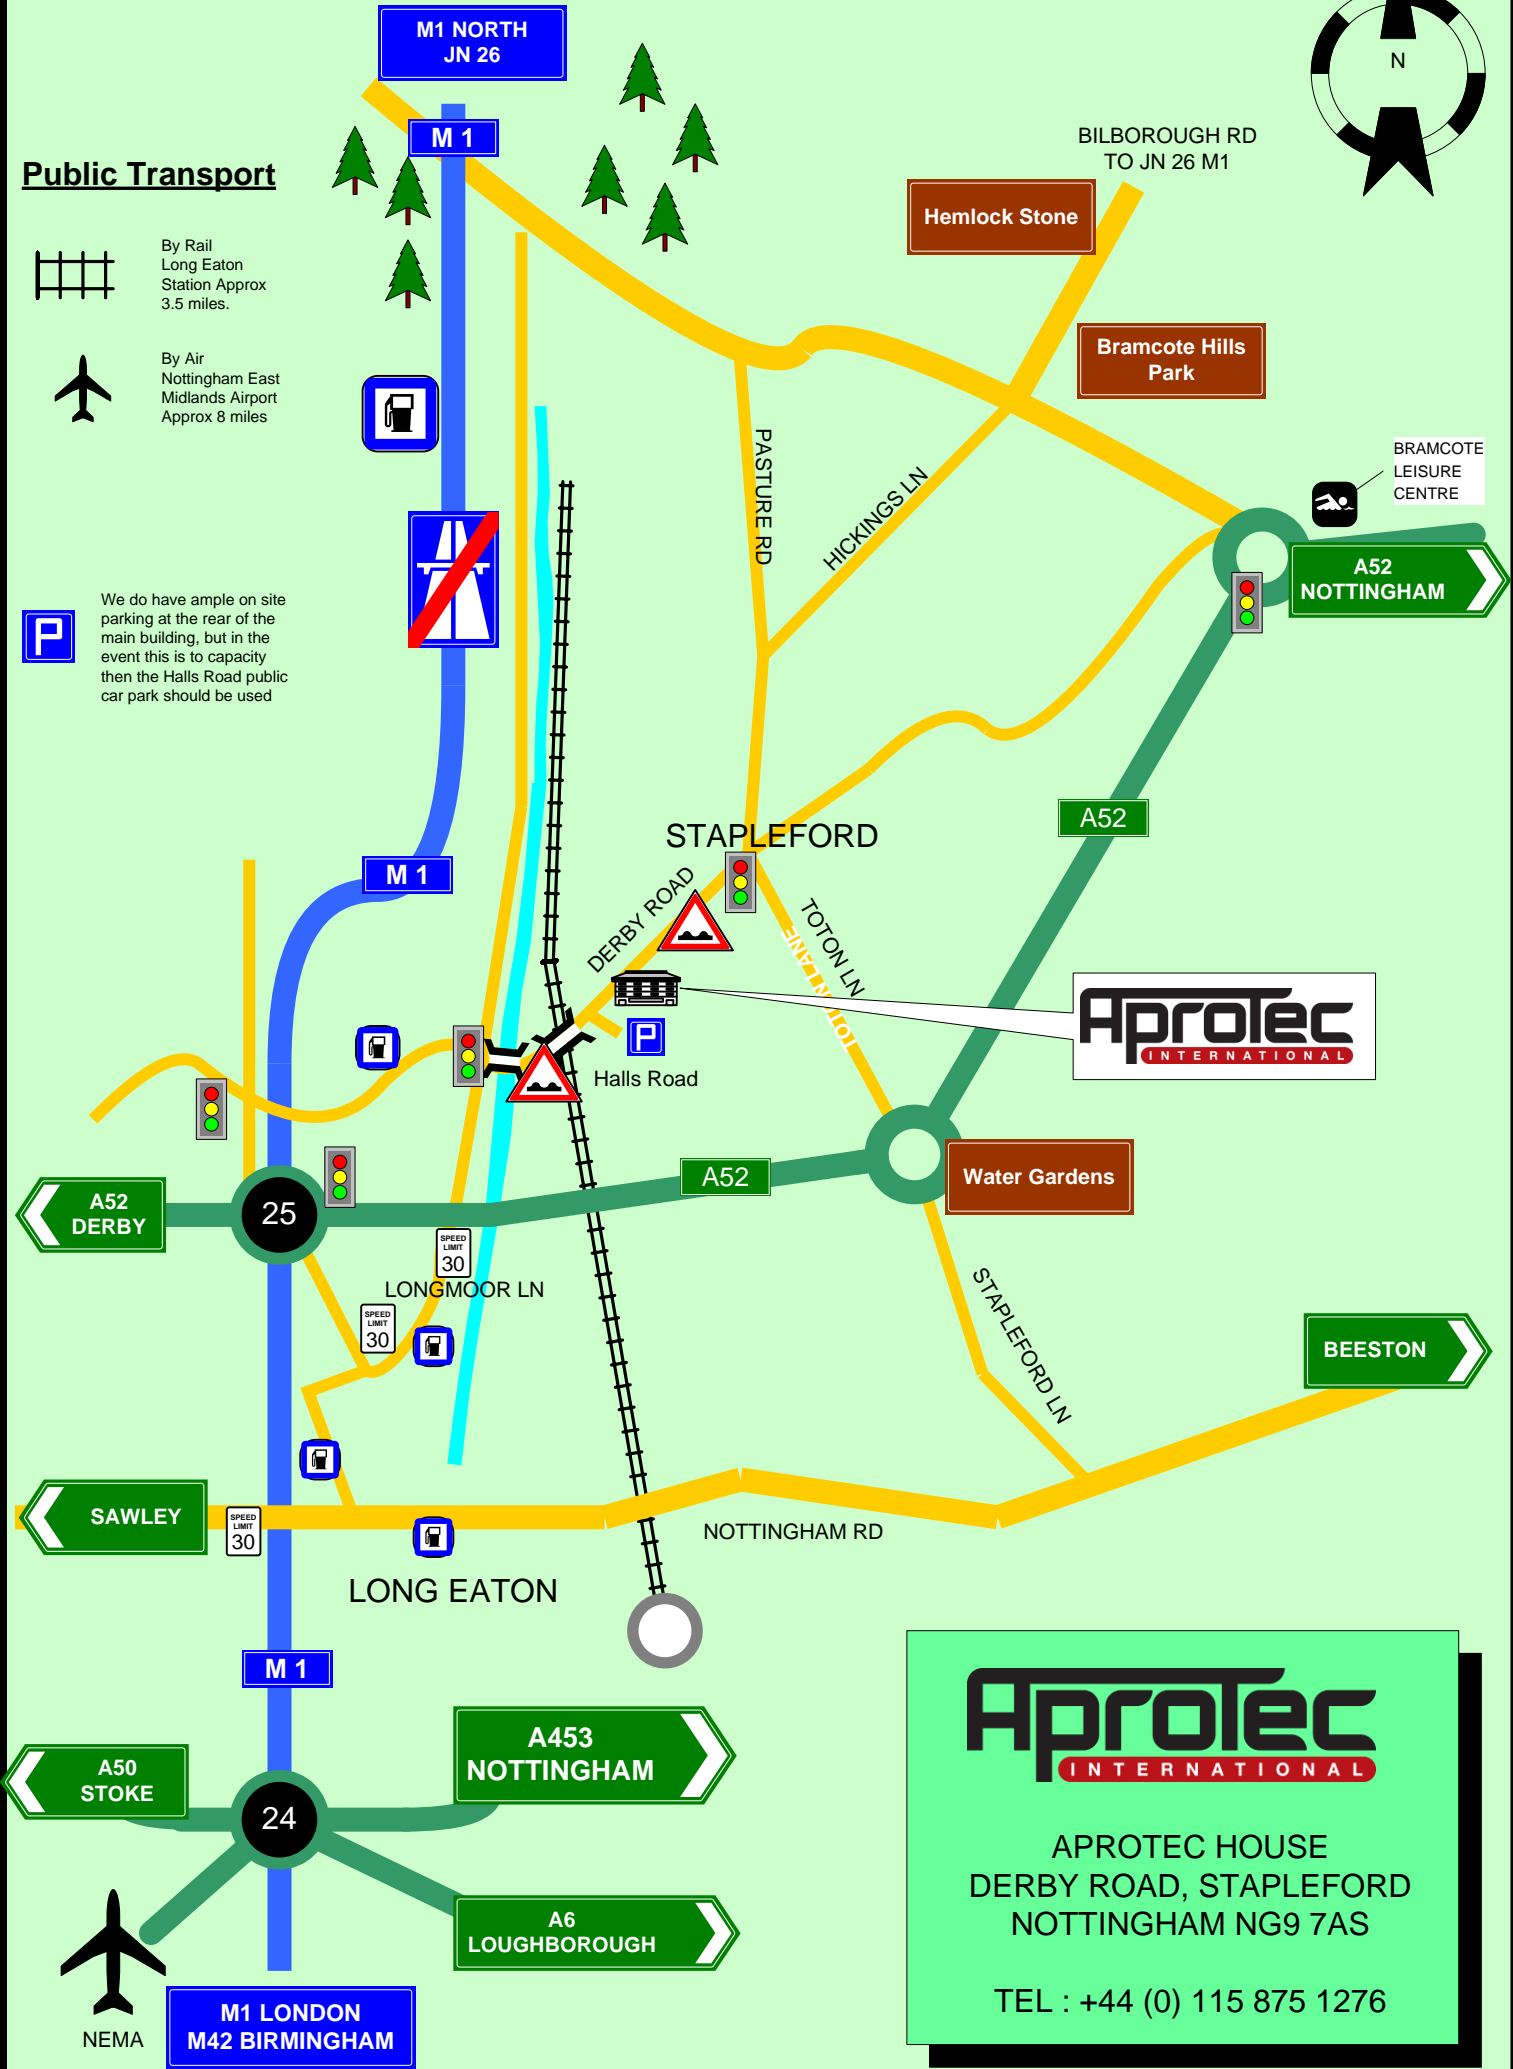

Public Transport

By Rail
Long Eaton
Station Approx
3.5 miles.

By Air
Nottingham East
Midlands Airport
Approx 8 miles

We do have ample on site parking at the rear of the main building, but in the event this is to capacity then the Halls Road public car park should be used

APROTEC HOUSE
DERBY ROAD, STAPLEFORD
NOTTINGHAM NG9 7AS

TEL : +44 (0) 115 875 1276